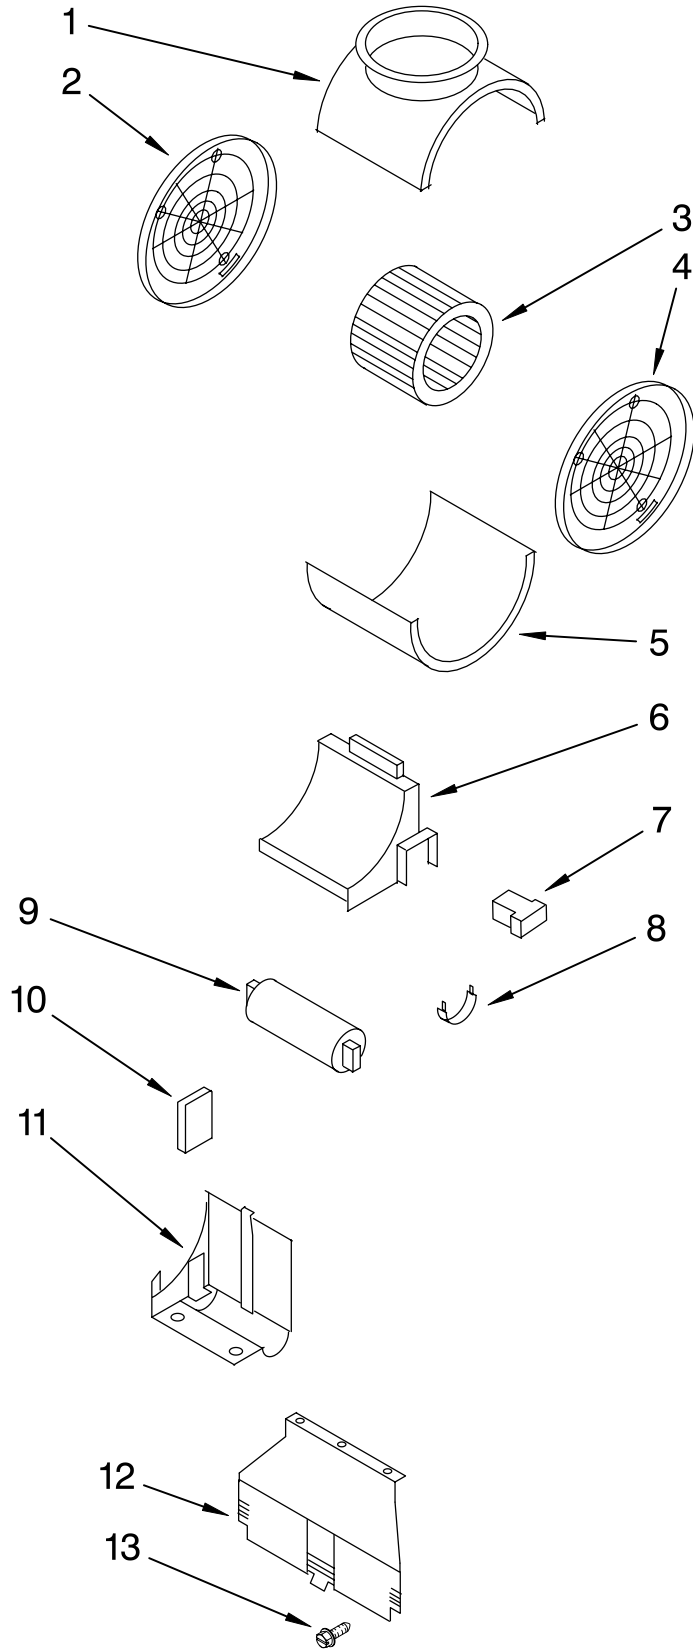

For Model: KHVU761RSS1
(Stainless)

FOR ORDERING INFORMATION REFER TO PARTS PRICE LIST

HOOD PARTS

For Model: KHVU761RSS1

(Stainless)

Illus.	Part	
No.	No.	DESCRIPTION
1		Literature Parts
	9763388	Instructions, Installation / Use & Care Guide
	8191044	Wiring Diagram
2	8190541	Filter, Grease
3	8190550	Support, Light
4	8189593	Bulb, Halogen (4)
5	8190542	Holder, Bulb (4)
6	8189598	Support, Bulb (4)
7	8190551	Support, Light
8	8190545	Blower
9	8190411	Nut
10	8189856	Transformer
11	8190414	Nut
12		Hoodliner (Not Serviced)
16	4360303	Cover, Dist Box
17	4360161	Connector, Male
18	4360162	Connector, Female
20	8190403	Screw
21	8189618	Button, On/Off
22	8191040	Box, Control
23	4360028	Lens, Light
24	8189620	Button, Mtr Speed
25	8189621	Switch, On/Off
26	8189622	Switch, Mtr Speed
27	8190566	Support
28	8189624	Cover, Switch
29	8190405	Extension, Flange
30	8190358	Damper, Hood
31	4360048	Pin, Hinge (6)
32	8190381	Connector, Male
33	8191006	Connector, Female

FOR ORDERING INFORMATION REFER TO PARTS PRICE LIST

VENTILATION PARTS

For Model: KHVU761RSS1

(Stainless)

Illus. No.	Part No.	DESCRIPTION
1	8190389	Housing, Upper
2	8190388	Support, Motor-SX
3	8190390	Motor, Blower
4	8190391	Support, Motor-DX
5	8190387	Housing, Lower
6	8190392	Cover, Wire
7	8190393	Connector
8	8190386	Cover, Wire
9	8190385	Capacitor
10	8190384	Cover, Box
11	8190383	Cover, Wire
12	8190398	Bracket, Mounting
13	8190582	Screw (2)

FOR ORDERING INFORMATION REFER TO PARTS PRICE LIST